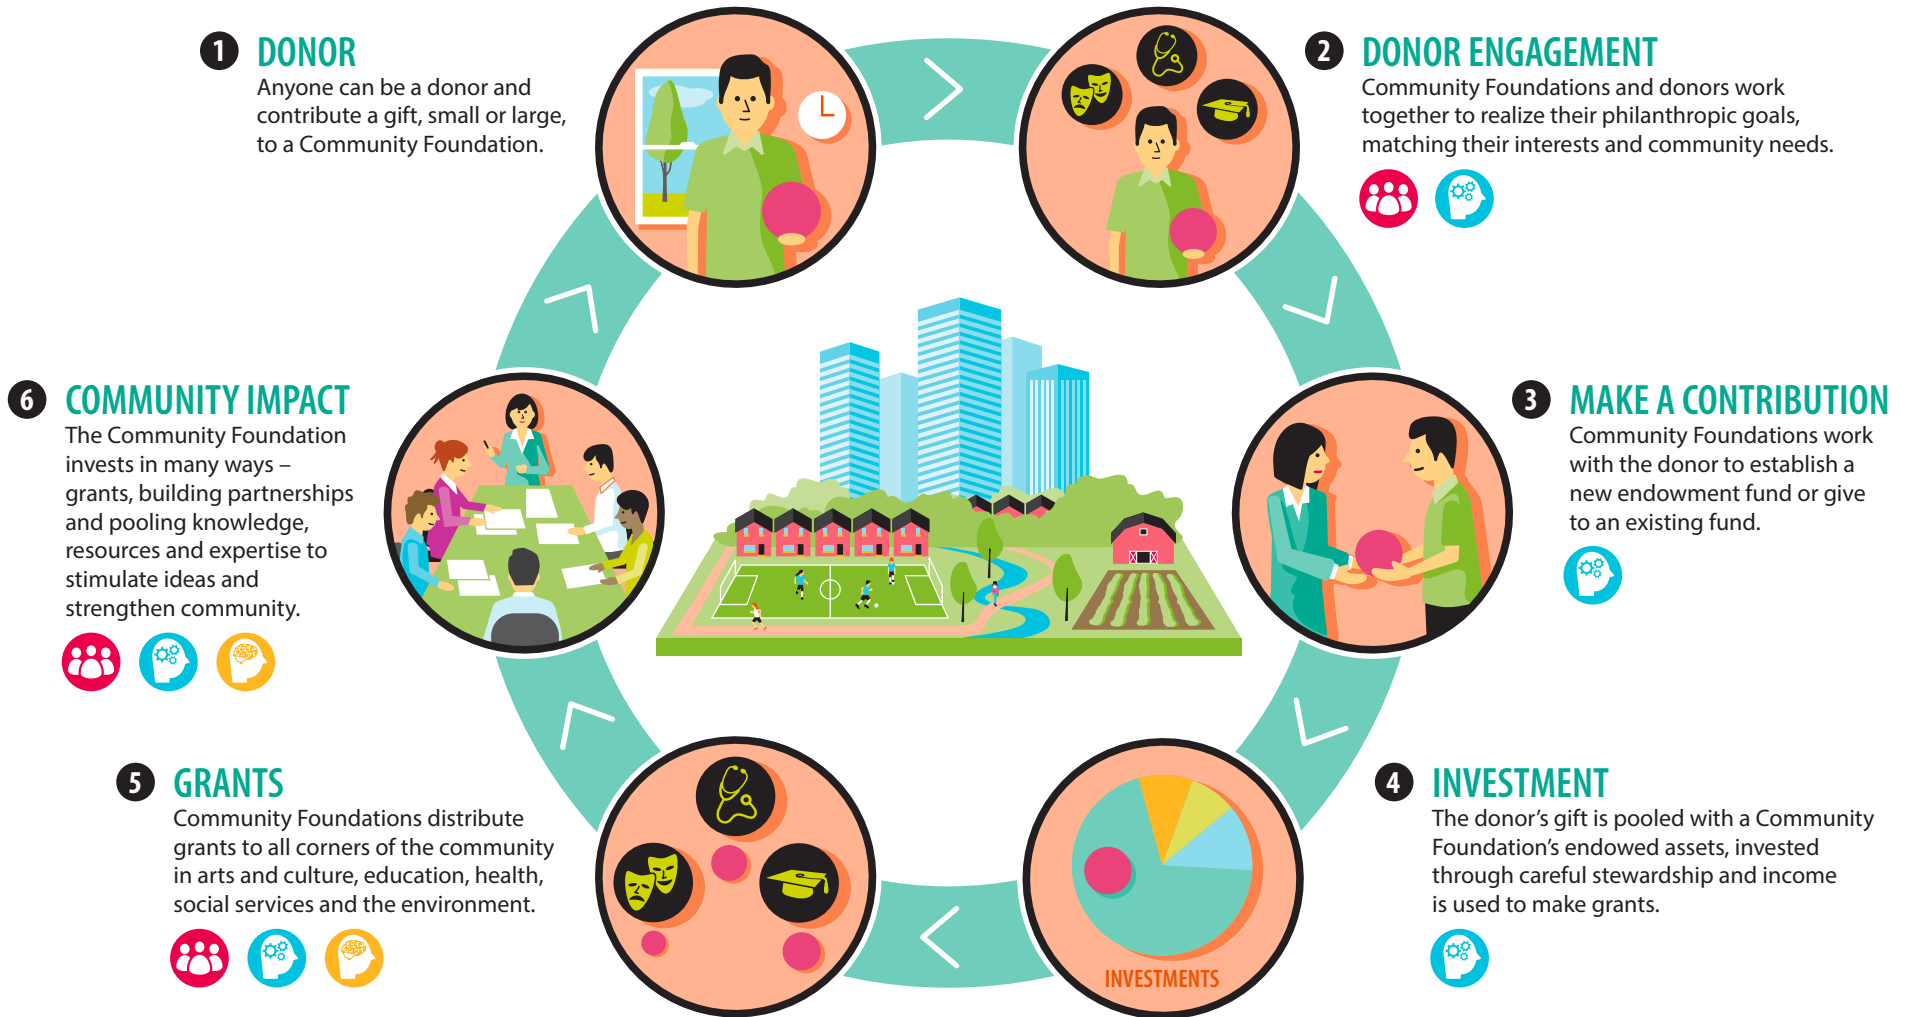

Giving To Your Community Foundation

Your local Community Foundation is a charitable non-profit organization that contributes time, leadership and financial support to initiatives that benefit your community most.

COMMUNITY FOUNDATIONS OF CANADA
FONDATIONS COMMUNAUTAIRES DU CANADA
all for community. ensemble pour tous.

Why Contribute to a Community Foundation?

Community Knowledge

A deep understanding of local needs and opportunities.

Expertise

Community Foundations are credible stewards of assets with granting expertise.

Leadership

Community Foundations are led by a volunteer board of directors comprised of knowledgeable community leaders.